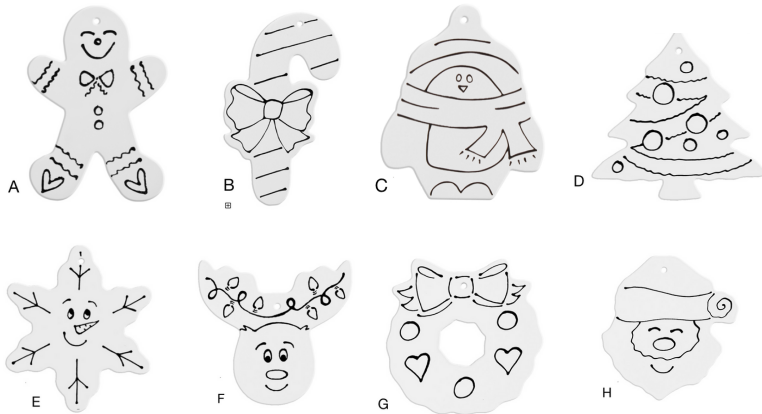

ORNAMENTS - $15 EACH